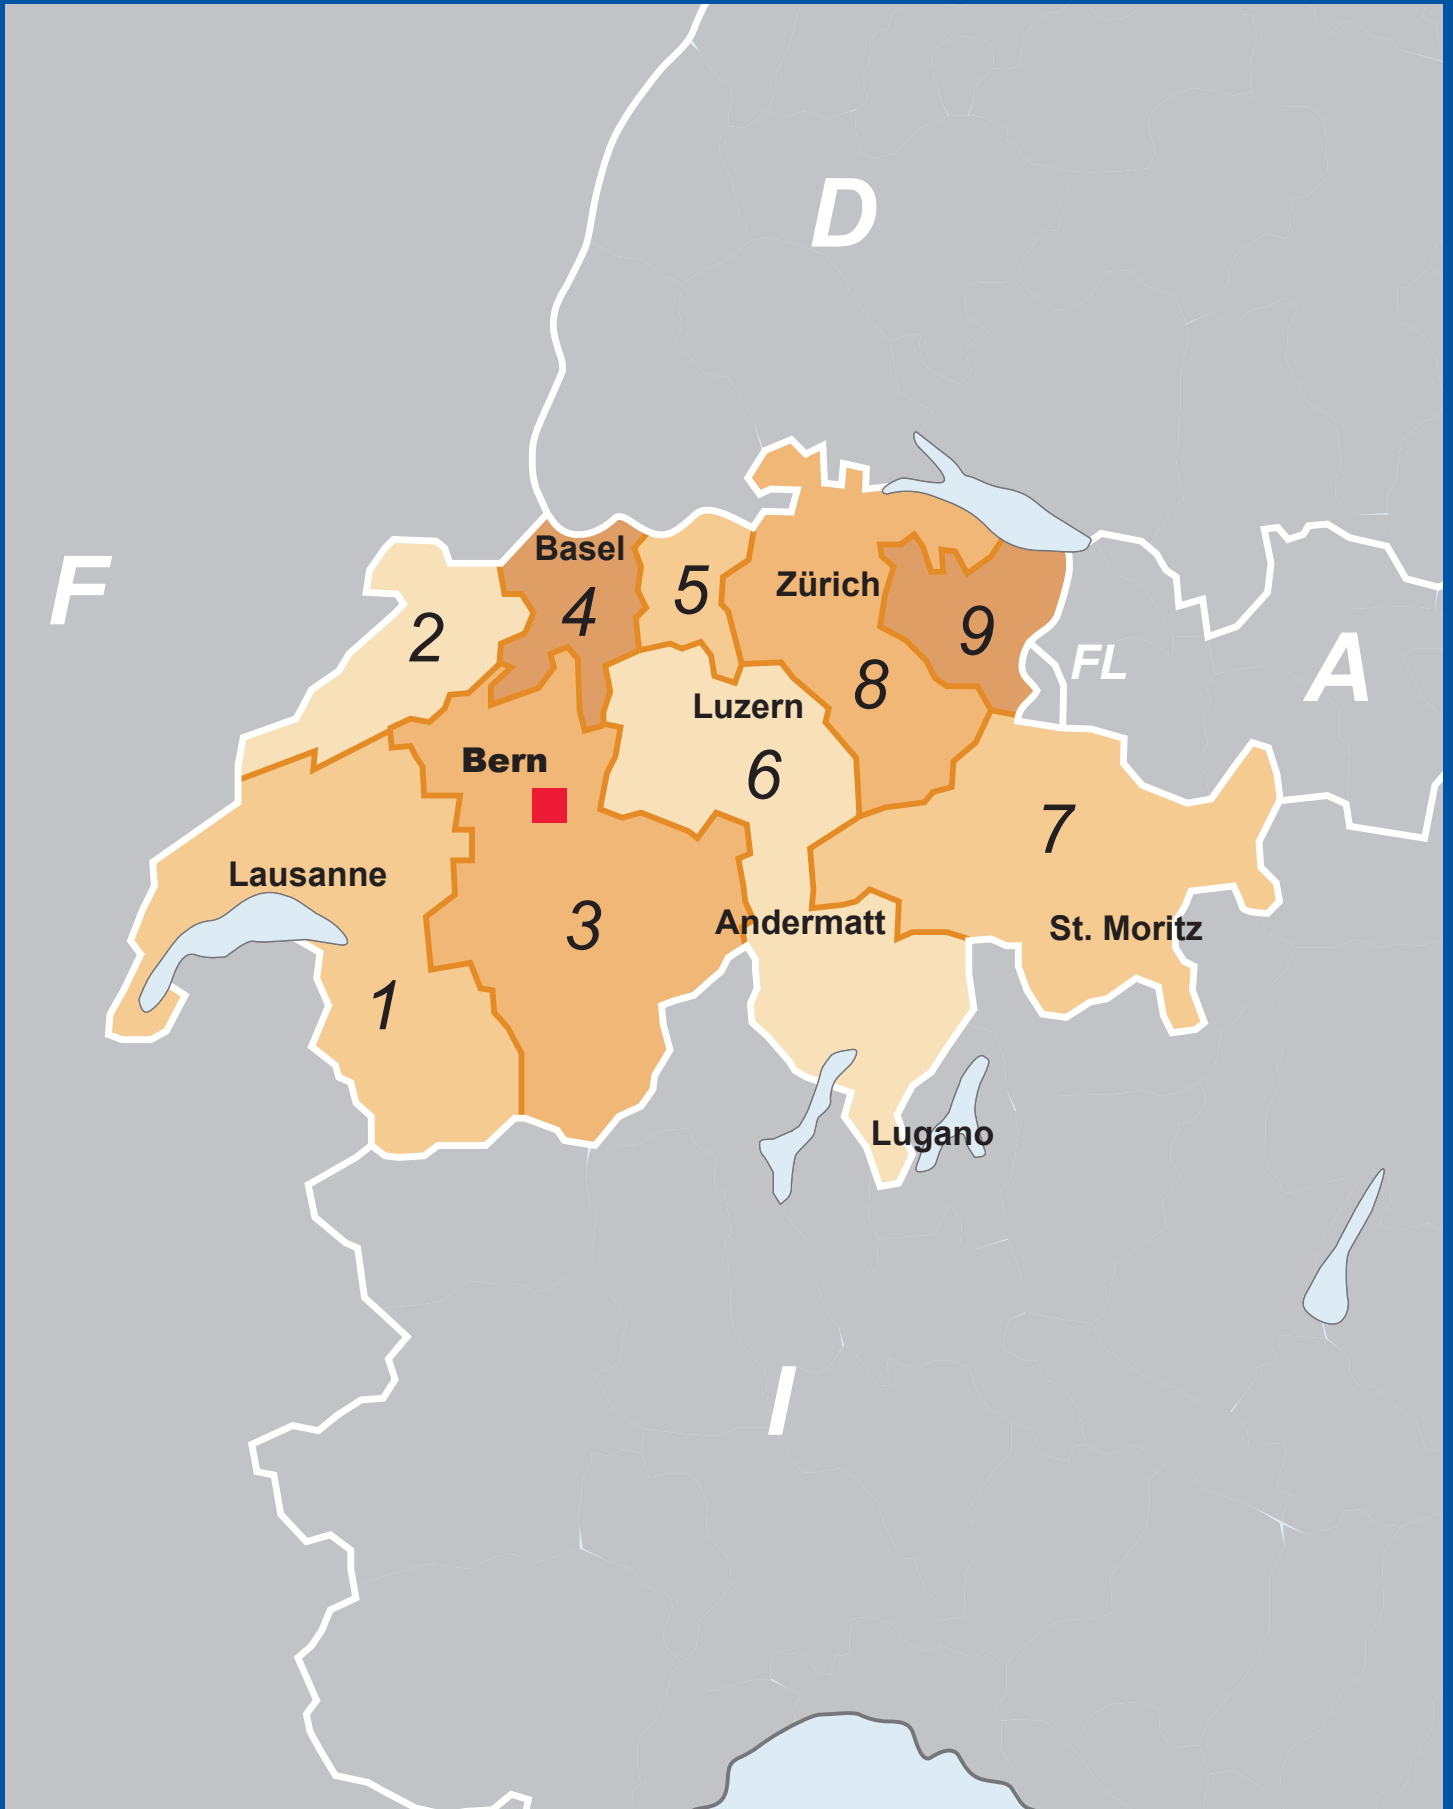

Post Code

CH

Switzerland

Hammer
Advanced Logistics

© This map is protected by copyright

Hammer GmbH & Co. KG · Advanced Logistics · Charlottenburger Allee 33 · D-52068 Aachen · info@hammer-ac.de · www.hammer-ac.de