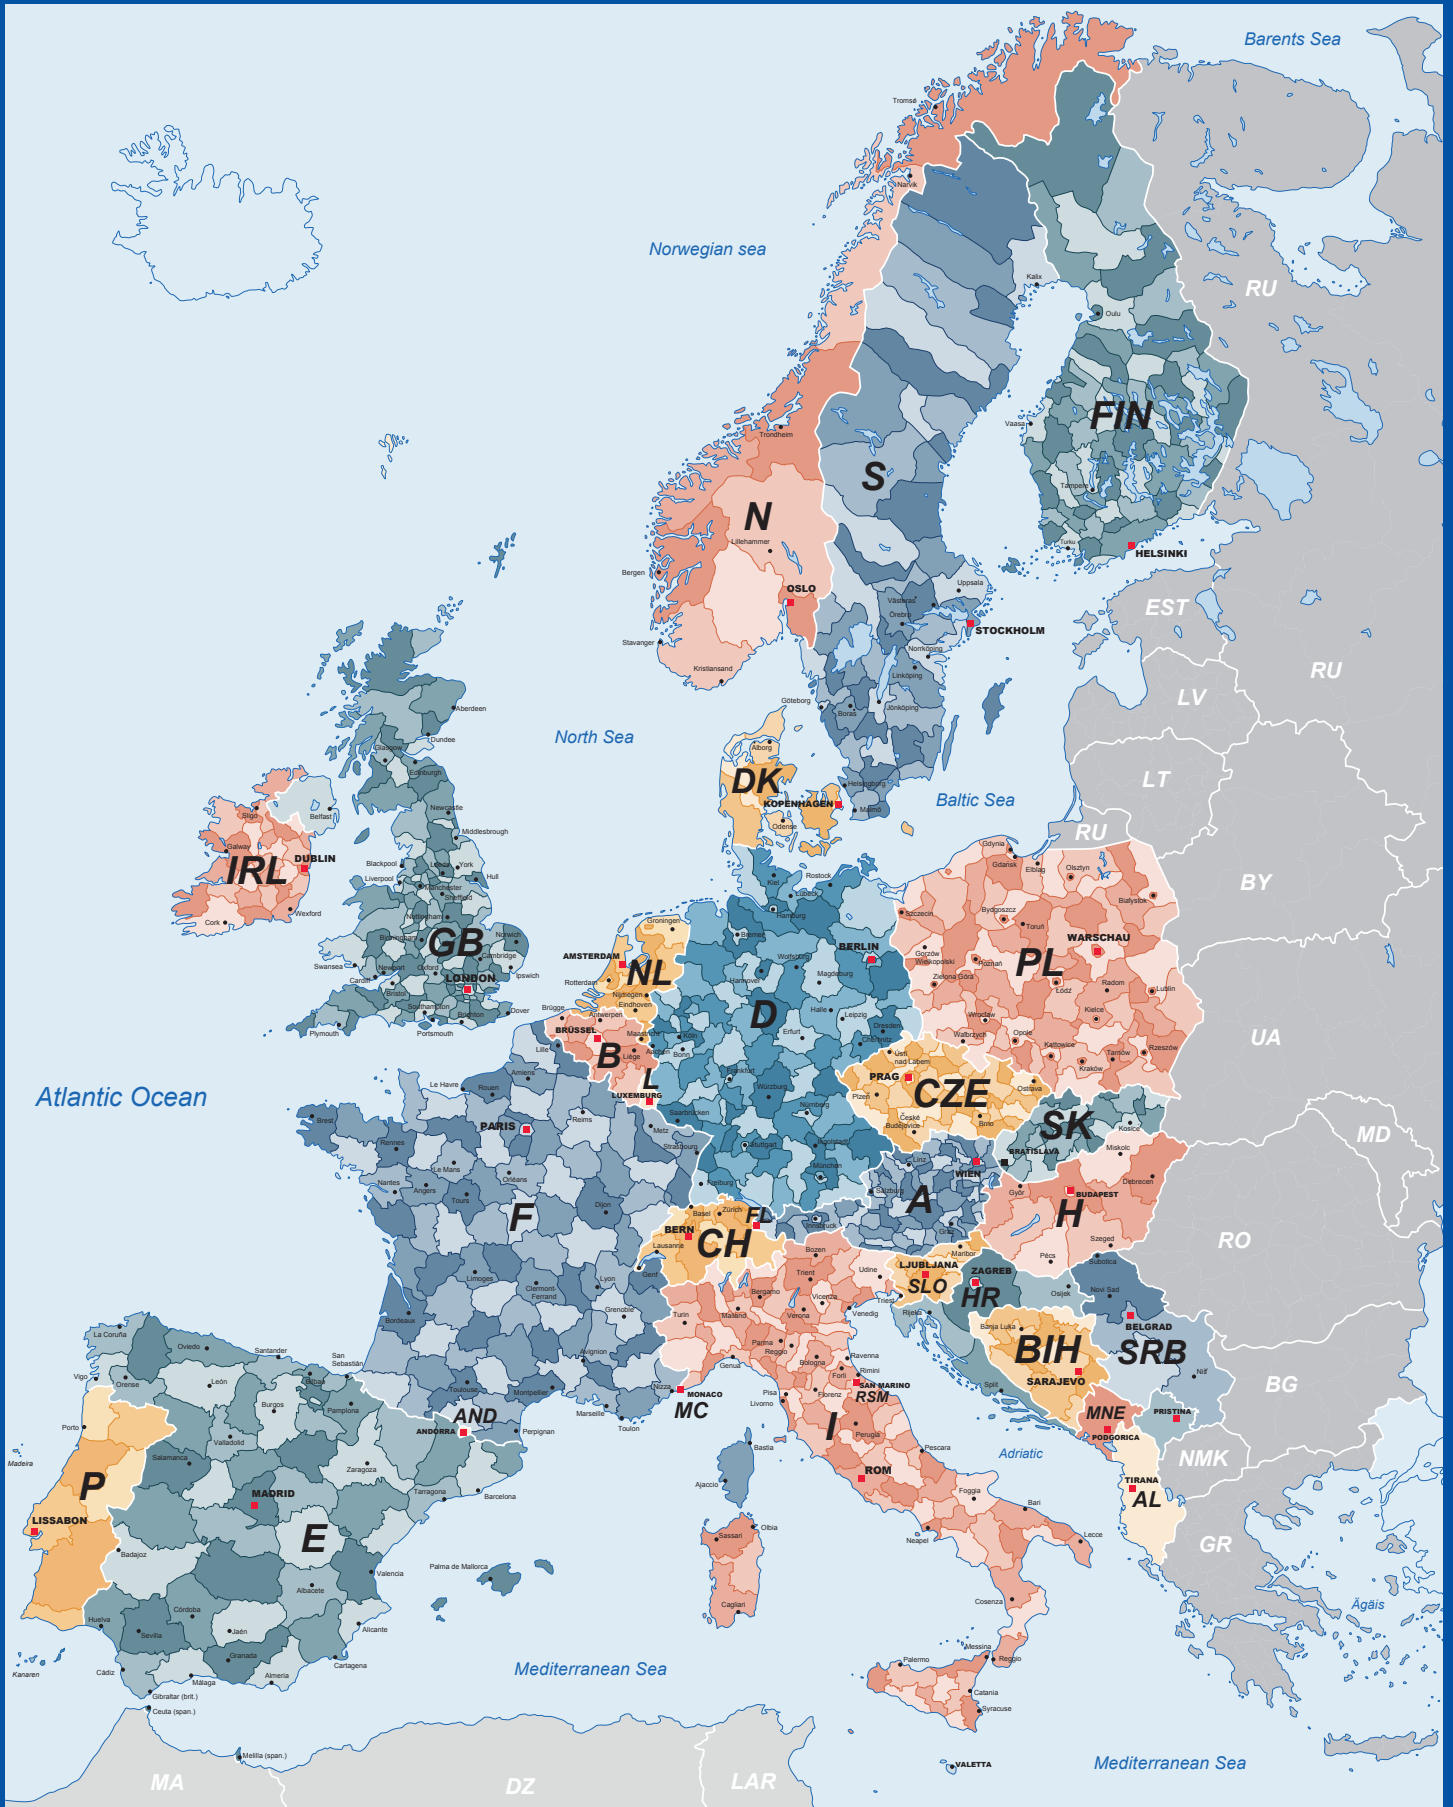

Post Code

EU

Europe

**Hammer**  
Advanced Logistics

© This map is protected by copyright

Hammer GmbH & Co. KG · Advanced Logistics · Charlottenburger Allee 33 · D-52068 Aachen · info@hammer-ac.de · www.hammer-ac.de