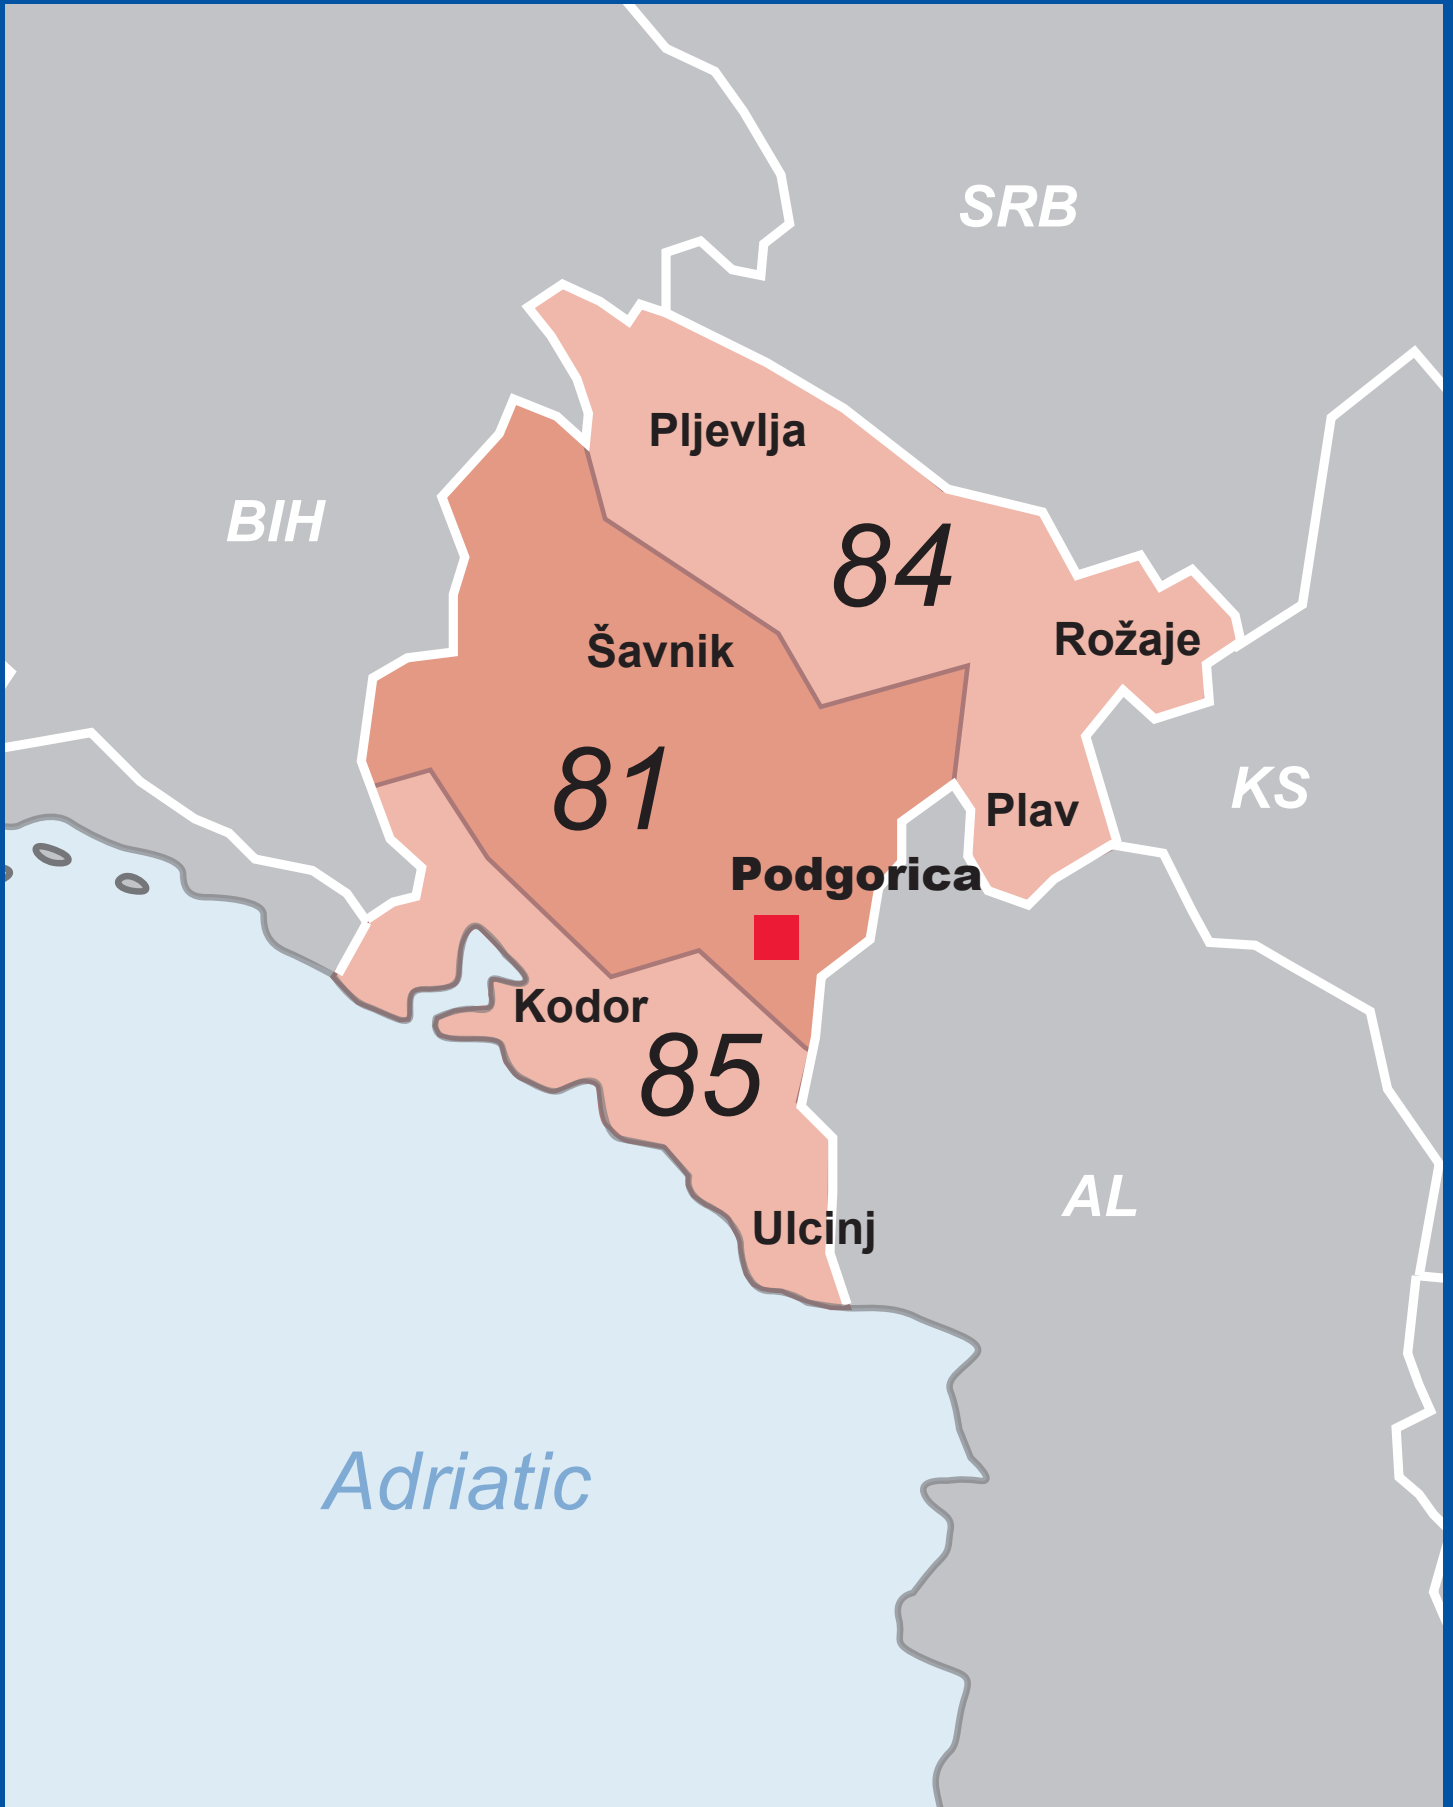

Post Code

MNE

Montenegro

Hammer
Advanced Logistics

© This map is protected by copyright

Hammer GmbH & Co. KG · Advanced Logistics · Charlottenburger Allee 33 · D-52068 Aachen · info@hammer-ac.de · www.hammer-ac.de